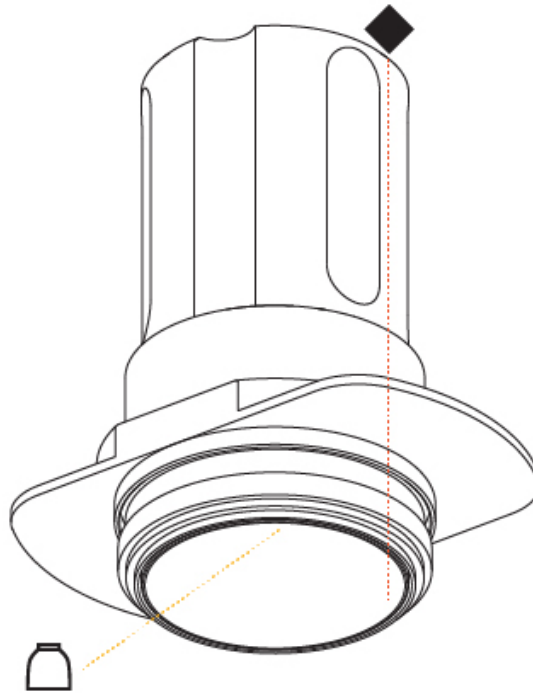

#### PHYSICAL

Shape: Round  
 Diameter (mm): 71  
 Diameter (in): 2 13/16  
 Height (mm): 124  
 Height (in): 4 7/8  
 Ceiling Thickness (mm): 10 / 12.5 / 15  
 Ceiling Thickness (in): 3/8 or 1/2 or 9/16  
 Min. Recessing Depth (mm): 140  
 Min. Recessing Depth (in): 5 1/2  
 Light Distribution: Downlight  
 Weight (kg): 0.358  
 Weight (lbs): 0.79  
 Fixture Finish: SSR / BKV / CWI / CRY / HAB / LAG / UFT / ITA / RUA / RUR / MIC / FTG / MYG / TWT / LOD / PUS / FRO / FUP / KIA / POP / BLS / SPG / MEY / GOH / GUM / CHC / COM / ABZ / JAG / OBR / MOS / ROR  
 Fixture Material: Aluminum  
 Cut-out Measurements: 79mm / 3 1/8"  
 Upon Request: Unique Sizes Unique Ceiling Thickness

#### PHYSICAL

Shape: Round  
 Diameter (mm): 39  
 Diameter (in): 1 9/16  
 Height (mm): 80  
 Height (in): 3 1/8  
 Ceiling Thickness (mm): 10 / 12 / 15  
 Ceiling Thickness (in): 3/8 or 1/2 or 9/16  
 Min. Recessing Depth (mm): 150  
 Min. Recessing Depth (in): 5 7/8  
 Light Distribution: Downlight  
 Weight (kg): 0.143  
 Weight (lbs): 0.31  
 Fixture Finish: [SSR / BKV / CWI / CRY / HAB / LAG / UFT / ITA / RUA / RUR / MIC / FTG / MYG / TWT / LOD / PUS / FRO / FUP / KIA / POP / BLS / SPG / MEY / GOH / GUM / CHC / COM / ABZ / JAG / OBR / MOS / ROR](#)  
 Fixture Material: Aluminum  
 Cut-out Measurements:  $\varnothing$  45mm / 1 3/4"  
 Upon Request: Unique Sizes Unique Ceiling Thickness

## INVADER DEEP TRIMLESS

A37922-

PROJECT \_\_\_\_\_

TYPE \_\_\_\_\_

SPECIFIER \_\_\_\_\_

QUANTITY \_\_\_\_\_

DATE \_\_\_\_\_

A