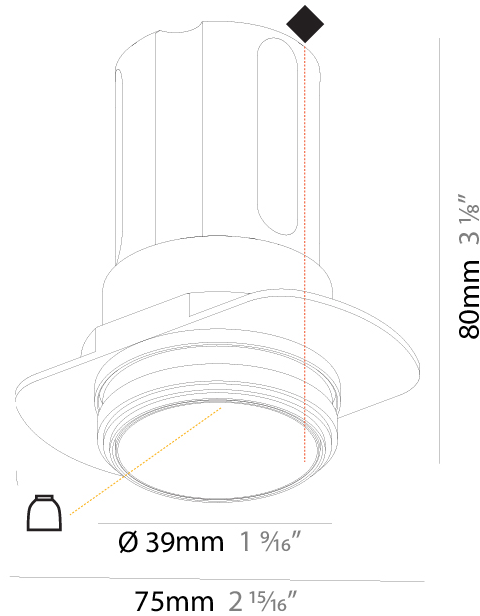

PHYSICAL

Shape: Round
Diameter (mm): 39
Diameter (in): 1 9/16
Height (mm): 80
Height (in): 3 1/8
Ceiling Thickness (mm): 10 / 12 / 15
Ceiling Thickness (in): 3/8 or 1/2 or 9/16
Min. Recessing Depth (mm): 150
Min. Recessing Depth (in): 5 7/8
Light Distribution: Downlight
Weight (kg): 0.143
Weight (lbs): 0.31
Fixture Finish: [SSR / BKV / CWI / CRY / HAB / LAG / UFT / ITA / RUA / RUR / MIC / FTG / MYG / TWT / LOD / PUS / FRO / FUP / KIA / POP / BLS / SPG / MEY / GOH / GUM / CHC / COM / ABZ / JAG / OBR / MOS / ROR](#)
Fixture Material: Aluminum
Cut-out Measurements: $\varnothing$ 45mm / 1 3/4"
Upon Request: Unique Sizes Unique Ceiling Thickness

ELECTRICAL

Lamp Type: LED (Zhaga Standard)
Input Wattage (W): 7.7
Total Output Wattage (W): 6.8
Dimming: Tri-Mode (Non-Dimming and Phase Dimming (120Vac only) and 0-10V Dimming)
Driver Included: No
Driver Location: Remote
Driver Type: Constant Current - 120 / 277Vac
Input Voltage (V): 120 - 277
Constant Current (MA): 250

LED

Number of LEDs: 1
Color Temperature (°K): [2700 / 3000 / 3500 / 4000](#)
Max. Delivered Lumen (lm): 660 / 690 / 725 / 740
CRI: >90 CRI
Lamp Life (hrs): 50000
Upon Request: RGB-W Tunable White Special Color Temperature

OPTICAL

Reflector: [33 / 47 / 65](#)
Upon Request: Special Beam Angles

RATINGS AND CERTIFICATIONS

Certified By: Certified for North American Standards
IP rating: IP20

150mm
5 7/8"

45mm
1 3/4"

10 | 12 1/2 | 15mm
3/8" | 1/2" | 9/16"