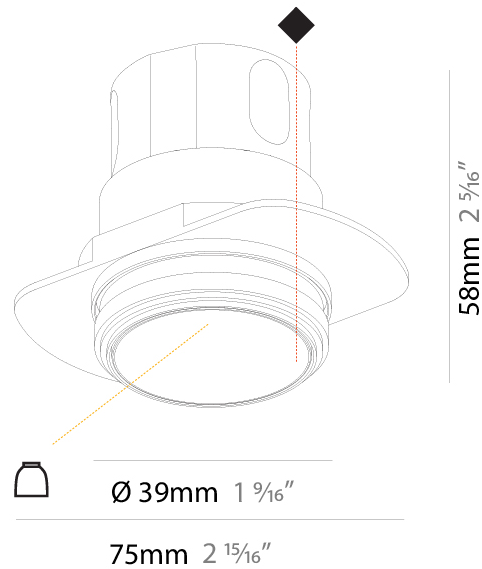

GENERAL

Series: Invader Deep
Brand: Prolicht
Division: Architectural
Mounting Type: Trimless
Mounting Location: Ceiling
Subcategory: Spots

PHYSICAL

Shape: Round
Diameter (mm): 39
Diameter (in): 1 9/16
Height (mm): 58
Height (in): 2 5/16
Ceiling Thickness (mm): 10 / 12 / 15
Ceiling Thickness (in): 3/8 or 1/2 or 9/16
Min. Recessing Depth (mm): 150
Min. Recessing Depth (in): 5 7/8
Weight (kg): 0.121
Weight (lbs): 0.27
Fixture Finish: [SSR / BKV / CWI / CRY / HAB / LAG / UFT / ITA / RUA / RUR / MIC / FTG / MYG / TWT / LOD / PUS / FRO / FUP / KIA / POP / BLS / SPG / MEY / GOH / GUM / CHC / COM / ABZ / JAG / OBR / MOS / ROR](#)
Fixture Material: Aluminum
Cut-out Measurements: Ø 45mm / 1 3/4"
Upon Request: Unique Sizes Unique Ceiling Thickness

ELECTRICAL

Lamp Type: LED (Zhaga Standard)
Input Wattage (W): 2.2
Total Output Wattage (W): 2
Dimming: 0-10V Dimming / Phase Dimming (120Vac Only)
Driver Included: No
Driver Location: Remote
Driver Type: Constant Current - 120 / 277Vac
Input Voltage (V): 120 - 277
Constant Current (MA): 700

LED

Number of LEDs: 1
Color Temperature (°K): [2700 / 3000 / 3500 / 4000](#)
Max. Delivered Lumen (lm): 160 / 170 / 176 / 180
CRI: >90 CRI
Lamp Life (hrs): 50000
Upon Request: RGB-W Tunable White Special Color Temperature

OPTICAL

Reflector°: 12 / 20 / 35
Upon Request: Special Beam Angles

RATINGS AND CERTIFICATIONS

Certified By: Certified for North American Standards
IP rating: IP20

PROJECT
TYPE
SPECIFIER
QUANTITY
DATE