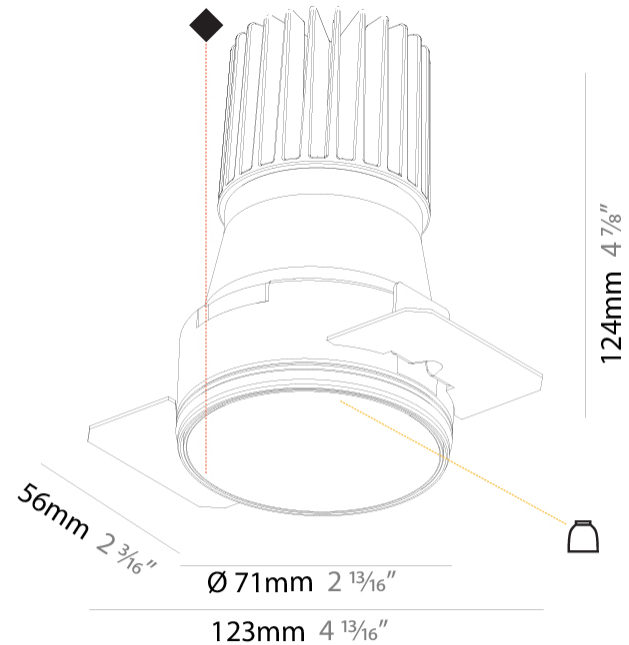

GENERAL

Series: Invader Deep
Brand: Prolicht
Division: Architectural
Mounting Type: Trimless
Mounting Location: Ceiling
Subcategory: Spots

PHYSICAL

Shape: Round
Diameter (mm): 71
Diameter (in): 2 13/16
Height (mm): 124
Height (in): 4 7/8
Ceiling Thickness (mm): 10 / 12.5 / 15
Ceiling Thickness (in): 3/8 or 1/2 or 9/16
Min. Recessing Depth (mm): 140
Min. Recessing Depth (in): 5 1/2
Light Distribution: Downlight
Weight (kg): 0.358
Weight (lbs): 0.79
Fixture Finish: SSR / BKV / CWI / CRY / HAB / LAG / UFT / ITA / RUA / RUR / MIC / FTG / MYG / TWT / LOD / PUS / FRO / FUP / KIA / POP / BLS / SPG / MEY / GOH / GUM / CHC / COM / ABZ / JAG / OBR / MOS / ROR
Fixture Material: Aluminum
Cut-out Measurements: 79mm / 3 1/8"
Upon Request: Unique Sizes Unique Ceiling Thickness

ELECTRICAL

Lamp Type: LED (Zhaga Standard)
Input Wattage (W): 22
Total Output Wattage (W): 20
Dimming: Tri-Mode (Non-Dimming and Phase Dimming (120Vac only) and 0-10V Dimming)
Driver Included: No
Driver Location: Recessed Housing
Driver Type: Constant Current - Universal
Driver Class: Class 2
Housing: See components
Input Voltage (V): 120 - 277
Constant Current (MA): 500

LED

Number of LEDs: 1
Color Temperature (°K): 2700 / 3000 / 3500 / 4000
Max. Delivered Lumen (lm): 1210 / 1260 / 1323 / 1350
CRI: >90 CRI
Lamp Life (hrs): 50000

OPTICAL

Reflector: 20 / 40 / 60

RATINGS AND CERTIFICATIONS

Certified By: Certified for North American Standards
IP rating: IP20