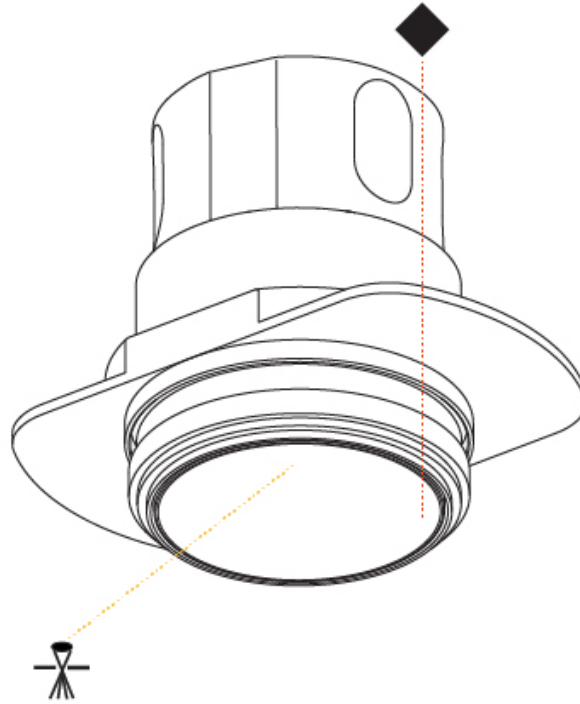

INVADER DEEP TRIMLESS

A37915-

PROJECT

TYPE

SPECIFIER

QUANTITY

DATE

A